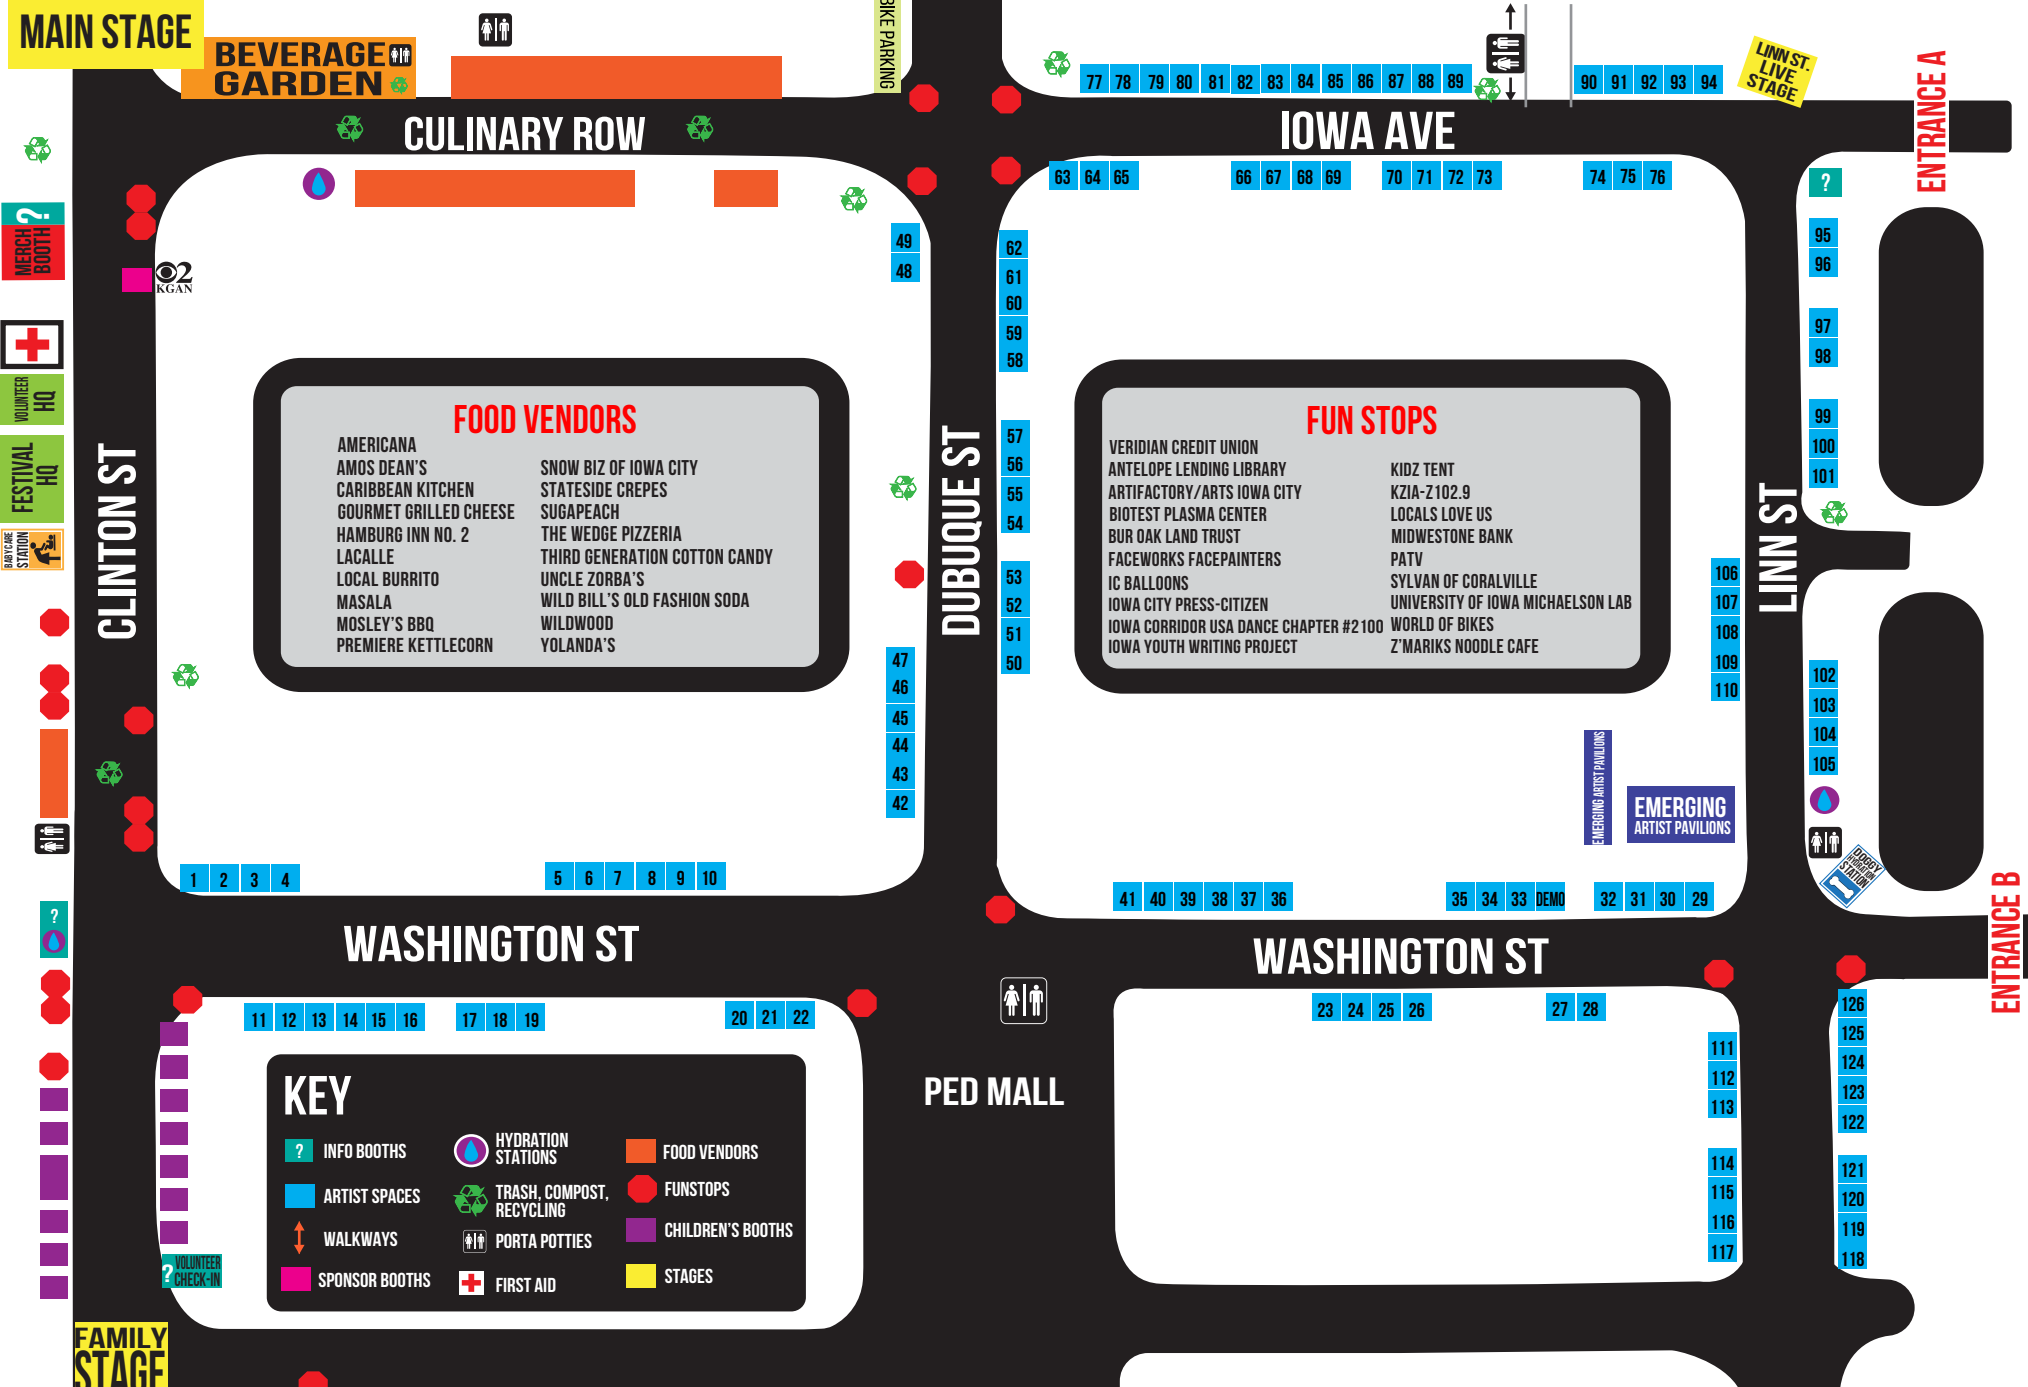

MAIN STAGE

BEVERAGE GARDEN

CULINARY ROW

IOWA AVE

FOOD VENDORS

- | | |
|------------------------|-------------------------------|
| AMERICANA | SNOW BIZ OF IOWA CITY |
| AMOS DEAN'S | STATESIDE CREPES |
| CARIBBEAN KITCHEN | SUGAPEACH |
| GOURMET GRILLED CHEESE | THE WEDGE PIZZERIA |
| HAMBURG INN NO. 2 | THIRD GENERATION COTTON CANDY |
| LACALLE | UNCLE ZORBA'S |
| LOCAL BURRITO | WILD BILL'S OLD FASHION SODA |
| MASALA | WILDWOOD |
| MOSLEY'S BBQ | YOLANDA'S |
| PREMIERE KETTLECORN | |

FUN STOPS

- | | |
|---------------------------------------|-----------------------------------|
| VERIDIAN CREDIT UNION | KIDZ TENT |
| ANTELOPE LENDING LIBRARY | KZIA-2102.9 |
| ARTIFACTORY/ARTS IOWA CITY | LOCALS LOVE US |
| BIOTEST PLASMA CENTER | MIDWESTONE BANK |
| BUR OAK LAND TRUST | PATV |
| FACEWORKS FACEPAINTERS | SYLVAN OF CORALVILLE |
| IC BALLOONS | UNIVERSITY OF IOWA MICHAELSON LAB |
| IOWA CITY PRESS-CITIZEN | WORLD OF BIKES |
| IOWA CORRIDOR USA DANCE CHAPTER #2100 | Z'MARIKS NOODLE CAFE |
| IOWA YOUTH WRITING PROJECT | |

KEY

- | | | |
|----------------|---------------------------|-------------------|
| INFO BOOTHS | HYDRATION STATIONS | FOOD VENDORS |
| ARTIST SPACES | TRASH, COMPOST, RECYCLING | FUNSTOPS |
| WALKWAYS | PORTA POTTIES | CHILDREN'S BOOTHS |
| SPONSOR BOOTHS | FIRST AID | STAGES |

PED MALL

ENTRANCE A

ENTRANCE B

MERCH BOOTH

VOLUNTEER HQ

FESTIVAL HQ

RECYCLING STATION

LISS ST. LIVE STAGE