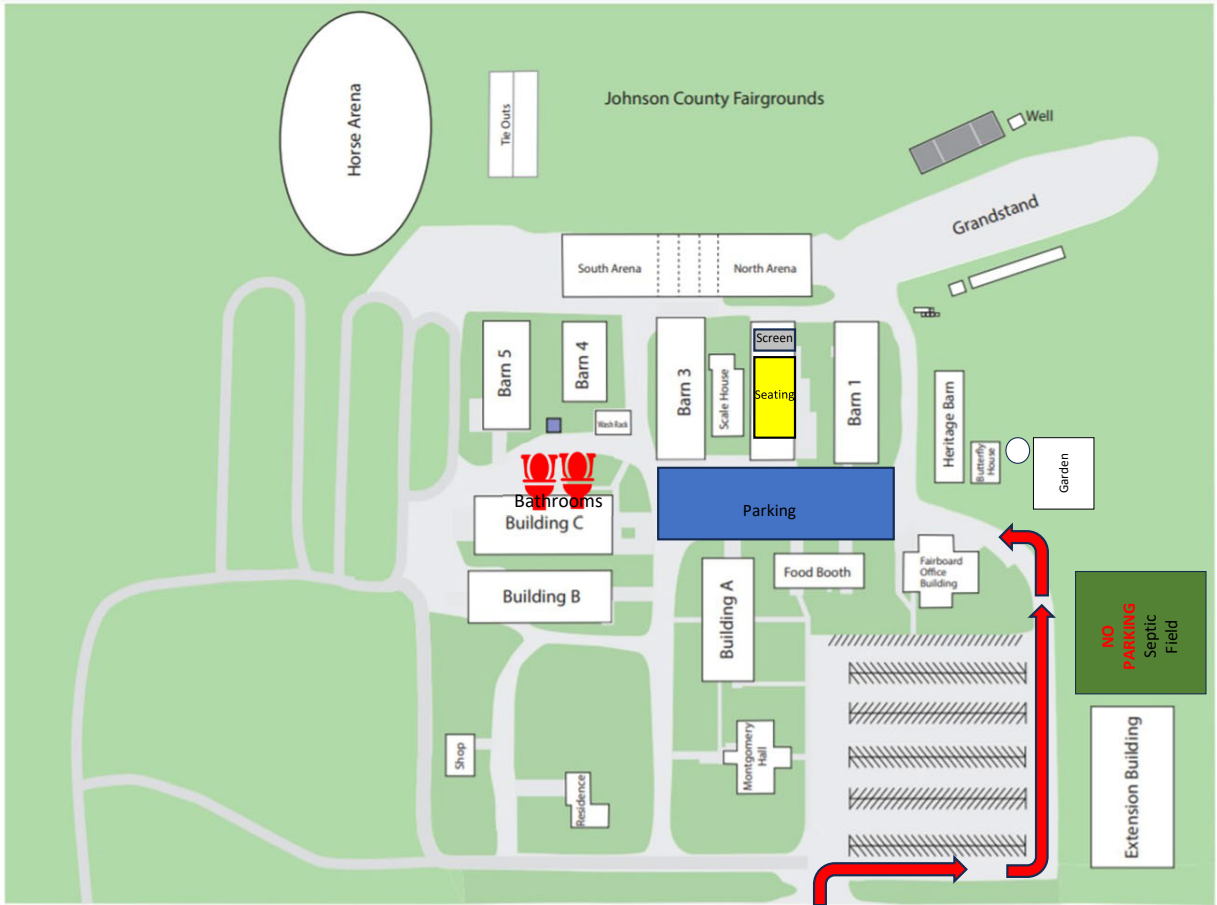

Map

Johnson County Fairgrounds

4261 Oak Crest Hill Rd SE Iowa City, Iowa

Johnson County Extension

3109 Old Hwy 218 S. Iowa City, Iowa